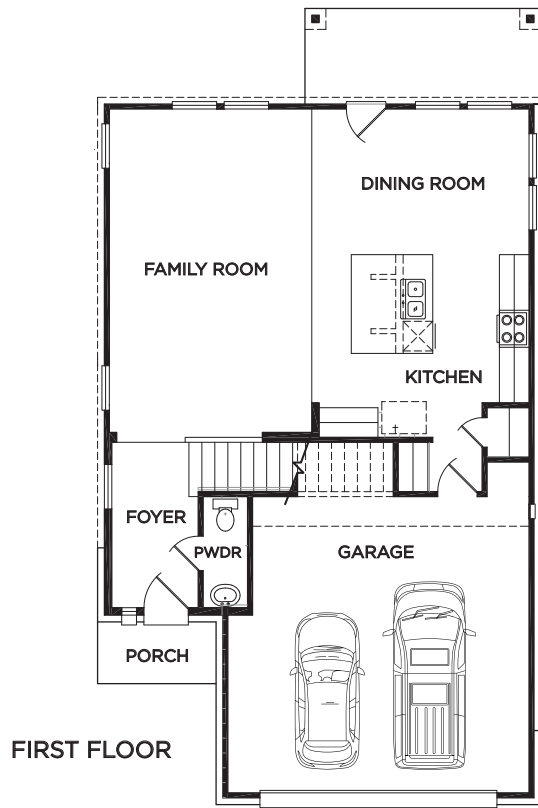

# THE CHELSEA

FREEDOM SERIES  
1978 SQ FT

Elevation A

Elevation B

Elevation C

Elevation D

Elevation A (with stone)

Elevation B (with stone)

# THE CHELSEA

Approximate Square Footage: 1978

3 Bedrooms / 2.5 Baths

Upstairs Master Bedroom

Large Family Room Open to Kitchen

For more information, visit [www.mckinleyhouston.com](http://www.mckinleyhouston.com)