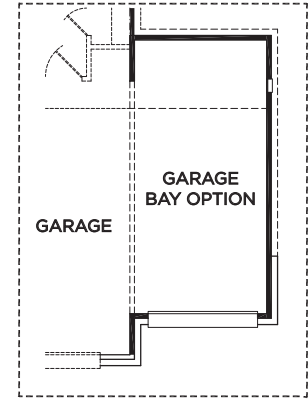

# THE CHELSEA

FREEDOM SERIES  
1978 SQ FT

Elevation A

Elevation B

Elevation C

Elevation D

Elevation A (with stone)

Elevation B (with stone)

# THE CHELSEA

Approximate Square Footage: 1978

3 Bedrooms / 2.5 Baths

Upstairs Master Bedroom

Large Family Room Open to Kitchen

For more information, visit [www.mckinleyhouston.com](http://www.mckinleyhouston.com)