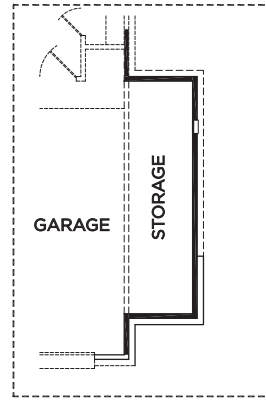

# THE CHELSEA

FREEDOM SERIES  
1978 SQ FT

Elevation A

Elevation B

Elevation C

Elevation D

Elevation A (with stone)

Elevation B (with stone)

# THE CHELSEA

Approximate Square Footage: 1978

3 Bedrooms / 2.5 Baths

Upstairs Master Bedroom

Large Family Room Open to Kitchen

For more information, visit [www.mckinleyhouston.com](http://www.mckinleyhouston.com)