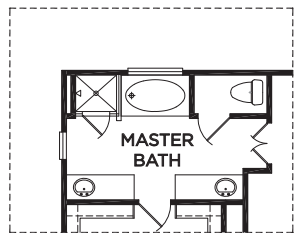

# THE CHELSEA

FREEDOM SERIES  
1978 SQ FT

Elevation A

Elevation B

Elevation C

Elevation D

Elevation A (with stone)

Elevation B (with stone)

# THE CHELSEA

Approximate Square Footage: 1978

3 Bedrooms / 2.5 Baths

Upstairs Master Bedroom

Large Family Room Open to Kitchen

For more information, visit [www.mckinleyhouston.com](http://www.mckinleyhouston.com)