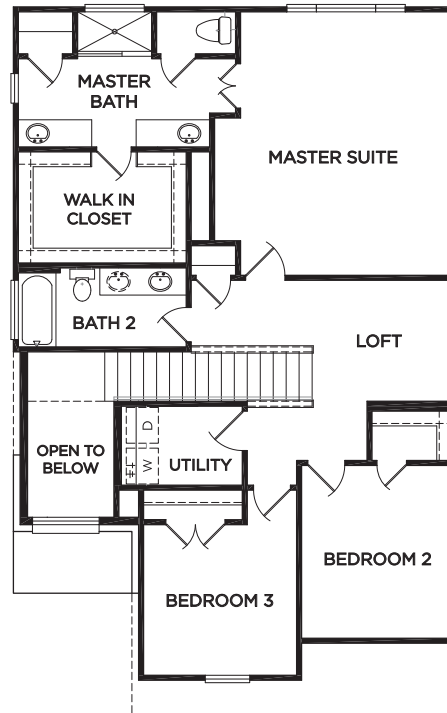

# THE CHELSEA

FREEDOM SERIES  
1978 SQ FT

Elevation A

Elevation B

Elevation C

Elevation D

Elevation A (with stone)

Elevation B (with stone)

# THE CHELSEA

Approximate Square Footage: 1978

3 Bedrooms / 2.5 Baths

Upstairs Master Bedroom

Large Family Room Open to Kitchen

For more information, visit [www.mckinleyhouston.com](http://www.mckinleyhouston.com)