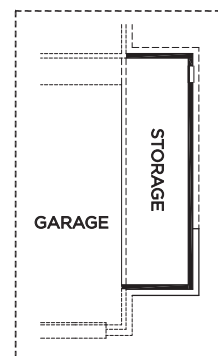

THE HAMILTON

PATRIOT SERIES
1796 SQ FT

Elevation D

Elevation E

Elevation F

Elevation D (with stone)

Elevation E (with stone)

Elevation F (with stone)

THE HAMILTON

Approximate Square Footage: 1796

3 Bedrooms / 2 Baths

2-Car Attached Garage

Optional Bedroom 4

Optional 3-Car Garage

For more information, visit www.mckinleyhouston.com

©2024 McKinley Homes US, LLC. Plans, features, pricing and availability are subject to change without prior notice or obligation and may vary by elevation. Information including square footage is approximate and subject to change without prior notice or obligations. Images are an artist's conceptions and not a guarantee of final specifications. Please see our sales professional for details and additional information.