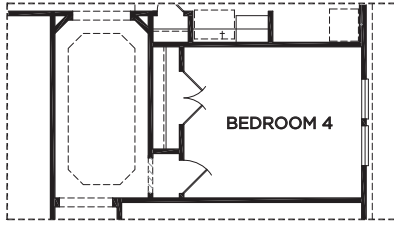

THE HAMILTON

PATRIOT SERIES
1796 SQ FT

Elevation D

Elevation E

Elevation F

Elevation D (with stone)

Elevation E (with stone)

Elevation F (with stone)

THE HAMILTON

Approximate Square Footage: 1796

3 Bedrooms / 2 Baths

2-Car Attached Garage

Optional Bedroom 4

Optional 3-Car Garage

For more information, visit www.mckinleyhouston.com

©2024 McKinley Homes US, LLC. Plans, features, pricing and availability are subject to change without prior notice or obligation and may vary by elevation. Information including square footage is approximate and subject to change without prior notice or obligations. Images are an artist's conceptions and not a guarantee of final specifications. Please see our sales professional for details and additional information.