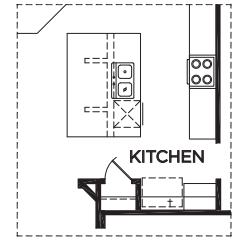

THE HAMILTON

PATRIOT SERIES
1796 SQ FT

Elevation D

Elevation E

Elevation F

Elevation D (with stone)

Elevation E (with stone)

Elevation F (with stone)

THE HAMILTON

Approximate Square Footage: 1796

3 Bedrooms / 2 Baths

2-Car Attached Garage

Optional Bedroom 4

Optional 3-Car Garage

For more information, visit www.mckinleyhouston.com

©2024 McKinley Homes US, LLC. Plans, features, pricing and availability are subject to change without prior notice or obligation and may vary by elevation. Information including square footage is approximate and subject to change without prior notice or obligations. Images are an artist's conceptions and not a guarantee of final specifications. Please see our sales professional for details and additional information.