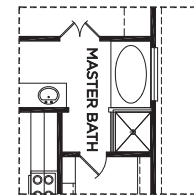

THE HAMILTON

PATRIOT SERIES
1796 SQ FT

Elevation D

Elevation E

Elevation F

Elevation D (with stone)

Elevation E (with stone)

Elevation F (with stone)

THE HAMILTON

Approximate Square Footage: 1796

3 Bedrooms / 2 Baths

2-Car Attached Garage

Optional Bedroom 4

Optional 3-Car Garage

For more information, visit www.mckinleyhouston.com

©2024 McKinley Homes US, LLC. Plans, features, pricing and availability are subject to change without prior notice or obligation and may vary by elevation. Information including square footage is approximate and subject to change without prior notice or obligations. Images are an artist's conceptions and not a guarantee of final specifications. Please see our sales professional for details and additional information.