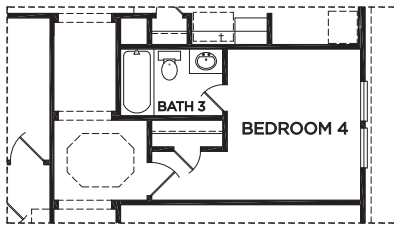

THE HAMILTON

PATRIOT SERIES
1796 SQ FT

Elevation D

Elevation E

Elevation F

Elevation D (with stone)

Elevation E (with stone)

Elevation F (with stone)

THE HAMILTON

Approximate Square Footage: 1796

3 Bedrooms / 2 Baths

2-Car Attached Garage

Optional Bedroom 4

Optional 3-Car Garage

For more information, visit www.mckinleyhouston.com

©2024 McKinley Homes US, LLC. Plans, features, pricing and availability are subject to change without prior notice or obligation and may vary by elevation. Information including square footage is approximate and subject to change without prior notice or obligations. Images are an artist's conceptions and not a guarantee of final specifications. Please see our sales professional for details and additional information.