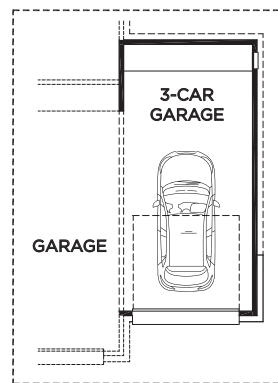

THE HAMILTON

PATRIOT SERIES
1796 SQ FT

Elevation D

Elevation E

Elevation F

Elevation D (with stone)

Elevation E (with stone)

Elevation F (with stone)

THE HAMILTON

Approximate Square Footage: 1796

3 Bedrooms / 2 Baths

2-Car Attached Garage

Optional Bedroom 4

Optional 3-Car Garage

For more information, visit www.mckinleyhouston.com

©2024 McKinley Homes US, LLC. Plans, features, pricing and availability are subject to change without prior notice or obligation and may vary by elevation. Information including square footage is approximate and subject to change without prior notice or obligations. Images are an artist's conceptions and not a guarantee of final specifications. Please see our sales professional for details and additional information.