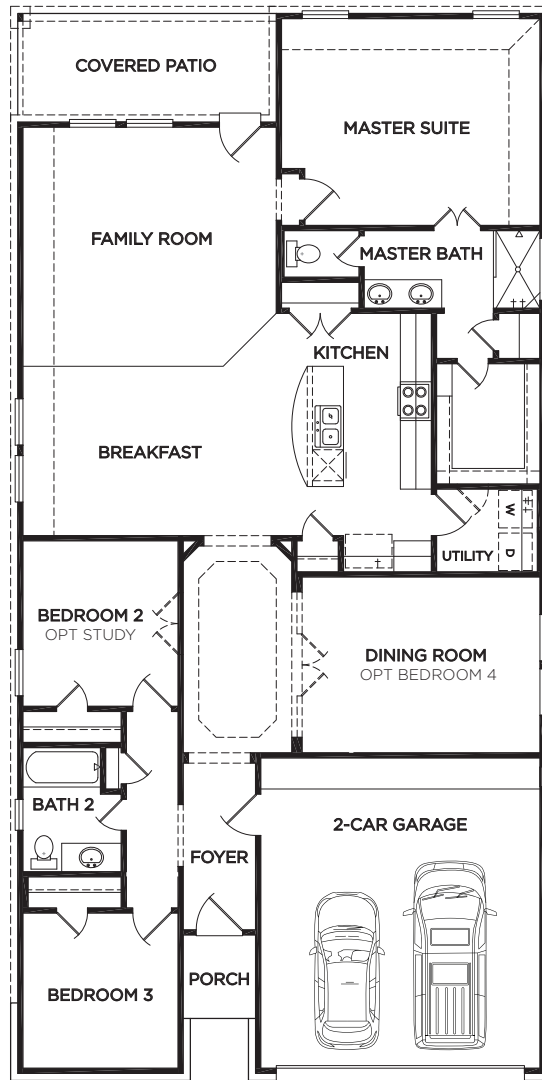

THE HAMILTON

PATRIOT SERIES
1796 SQ FT

Elevation D

Elevation E

Elevation F

Elevation D (with stone)

Elevation E (with stone)

Elevation F (with stone)

THE HAMILTON

Approximate Square Footage: 1796

3 Bedrooms / 2 Baths

2-Car Attached Garage

Optional Bedroom 4

Optional 3-Car Garage

For more information, visit www.mckinleyhouston.com

©2024 McKinley Homes US, LLC. Plans, features, pricing and availability are subject to change without prior notice or obligation and may vary by elevation. Information including square footage is approximate and subject to change without prior notice or obligations. Images are an artist's conceptions and not a guarantee of final specifications. Please see our sales professional for details and additional information.