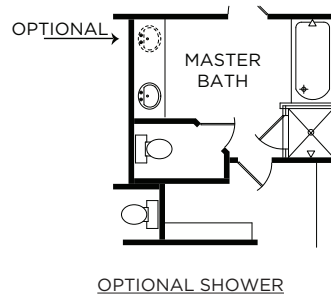

THE HANCOCK

Approximate Square Footage: 2786

4 Bedrooms / 2.5 Baths

2-Car Attached Garage

Game Room

Bedroom 5 with Bath 4 Option

For more information, visit www.mckinleyhomeshouston.com

©2024 McKinley Homes US, LLC. Plans, features, pricing and availability are subject to change without prior notice or obligation and may vary by elevation. Information including square footage is approximate and subject to change without prior notice or obligations. Images are an artist's conceptions and not a guarantee of final specifications. Please see our sales professional for details and additional information.