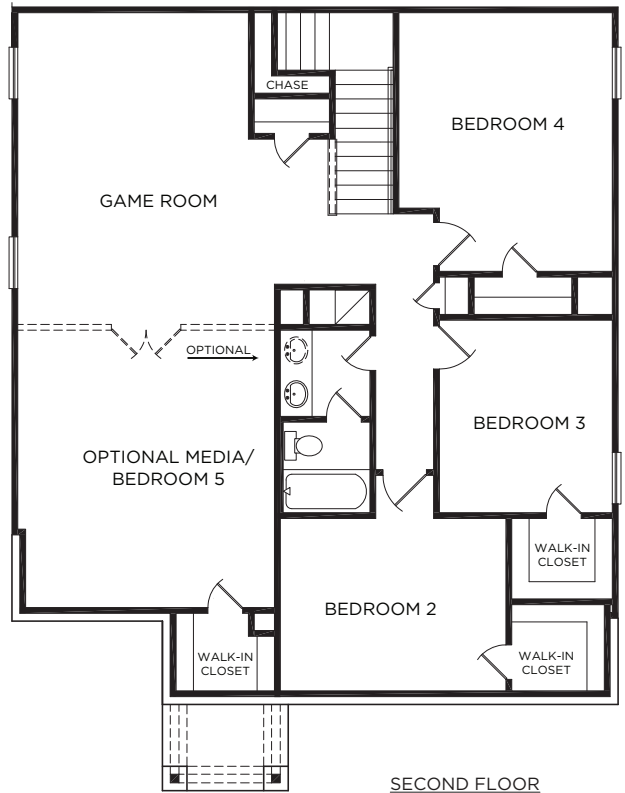

THE HANCOCK

PATRIOT SERIES
2786 SQ FT

Elevation A

Elevation A (with stone)

Elevation B (with stone)

Elevation C

Elevation C (with stone)

For more information, visit www.mckinleyhouston.com

THE HANCOCK

Approximate Square Footage: 2786

4 Bedrooms / 2.5 Baths

2-Car Attached Garage

Game Room

Bedroom 5 with Bath 4 Option

For more information, visit www.mckinleyhomeshouston.com

©2024 McKinley Homes US, LLC. Plans, features, pricing and availability are subject to change without prior notice or obligation and may vary by elevation. Information including square footage is approximate and subject to change without prior notice or obligations. Images are an artist's conceptions and not a guarantee of final specifications. Please see our sales professional for details and additional information.