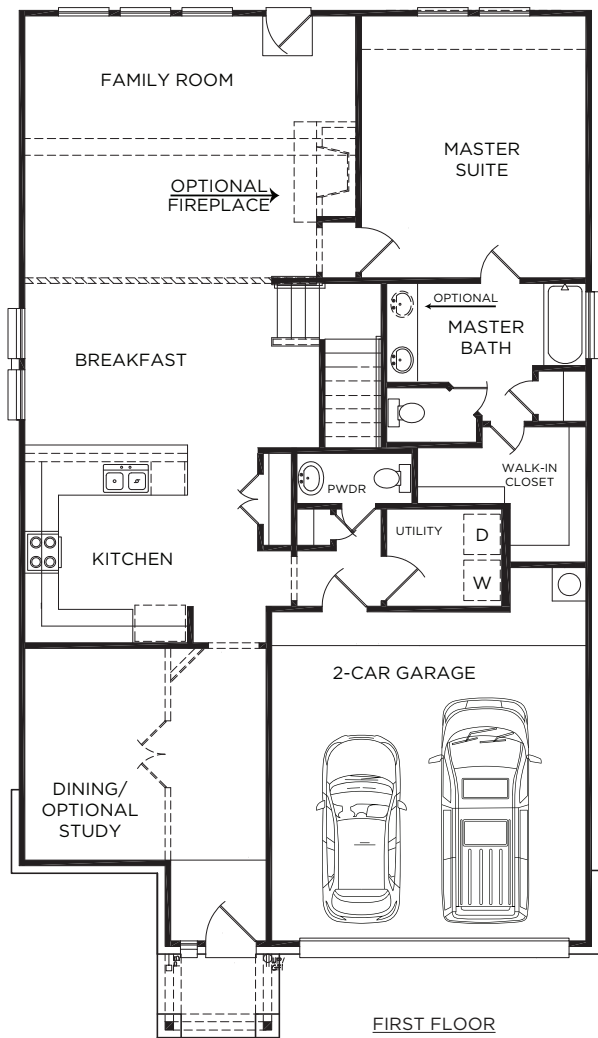

THE HANCOCK

PATRIOT SERIES
2786 SQ FT

Elevation A

Elevation A (with stone)

Elevation B (with stone)

Elevation C

Elevation C (with stone)

For more information, visit www.mckinleyhouston.com

THE HANCOCK

Approximate Square Footage: 2786

4 Bedrooms / 2.5 Baths

2-Car Attached Garage

Game Room

Bedroom 5 with Bath 4 Option

For more information, visit www.mckinleyhomeshouston.com

©2024 McKinley Homes US, LLC. Plans, features, pricing and availability are subject to change without prior notice or obligation and may vary by elevation. Information including square footage is approximate and subject to change without prior notice or obligations. Images are an artist's conceptions and not a guarantee of final specifications. Please see our sales professional for details and additional information.