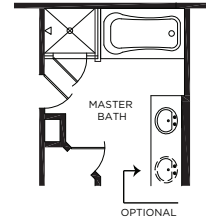

OPTIONAL COVERED PATIO

FIRST FLOOR

OPTIONAL MASTER BATH

SECOND FLOOR

THE HENRY

Approximate Square Footage: 1900

3 Bedrooms / 2.5 Baths

Game Room