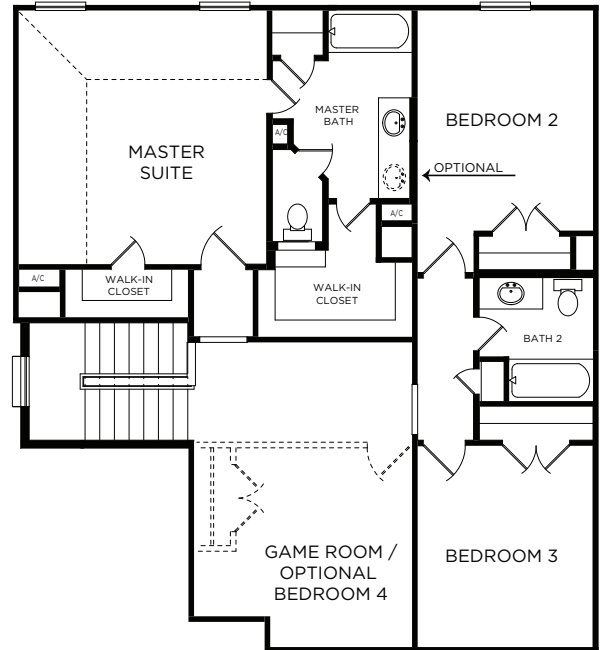

THE HENRY

PATRIOT SERIES
1900 SQ FT

Elevation A

Elevation A (with stone)

For more information, visit www.mckinleyhomeshouston.com

©2024 McKinley Homes US, LLC. Plans, features, pricing and availability are subject to change without prior notice or obligation and may vary by elevation. Information including square footage is approximate and subject to change without prior notice or obligations. Images are an artist's conceptions and not a guarantee of final specifications. Please see our sales professional for details and additional information.

OPTIONAL COVERED PATIO

FIRST FLOOR

OPTIONAL MASTER BATH

SECOND FLOOR

THE HENRY

Approximate Square Footage: 1900

3 Bedrooms / 2.5 Baths

Game Room

2-Car Attached Garage

Bedroom 4 Option

For more information, visit www.mckinleyhomeshouston.com

©2024 McKinley Homes US, LLC. Plans, features, pricing and availability are subject to change without prior notice or obligation and may vary by elevation. Information including square footage is approximate and subject to change without prior notice or obligations. Images are an artist's conceptions and not a guarantee of final specifications. Please see our sales professional for details and additional information.