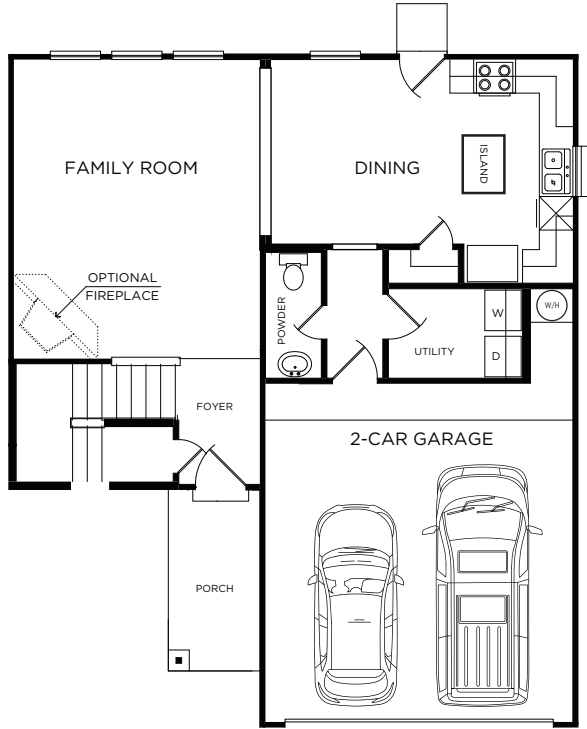

THE HENRY

PATRIOT SERIES
1900 SQ FT

Elevation A

Elevation A (with stone)

For more information, visit www.mckinleyhomeshouston.com

©2024 McKinley Homes US, LLC. Plans, features, pricing and availability are subject to change without prior notice or obligation and may vary by elevation. Information including square footage is approximate and subject to change without prior notice or obligations. Images are an artist's conceptions and not a guarantee of final specifications. Please see our sales professional for details and additional information.

OPTIONAL COVERED PATIO

FIRST FLOOR

OPTIONAL MASTER BATH

SECOND FLOOR

THE HENRY

Approximate Square Footage: 1900

3 Bedrooms / 2.5 Baths

Game Room