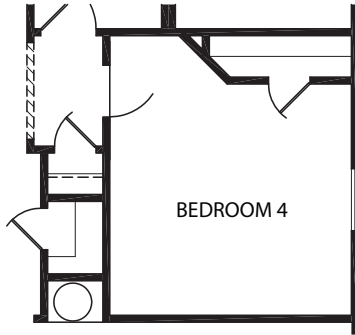

# THE PRESCOTT

PATRIOT SERIES  
1708 SQ FT

ELEVATION A

Elevation A

Elevation B

Elevation A (with stone)

Elevation B (with stone)

For more information, visit [www.mckinleyhouston.com](http://www.mckinleyhouston.com)

OPTIONAL SHOWER

OPTIONAL BEDROOM 4

# THE PRESCOTT

Approximate Square Footage: 1708  
 Spacious One-Story Home with  
 Breakfast Nook and Formal Dining  
 3 Bedrooms / 2 Baths  
 Bedroom 4 Option

For more information, visit [www.mckinleyhomeshouston.com](http://www.mckinleyhomeshouston.com)