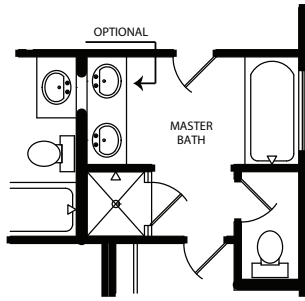

OPTIONAL SHOWER