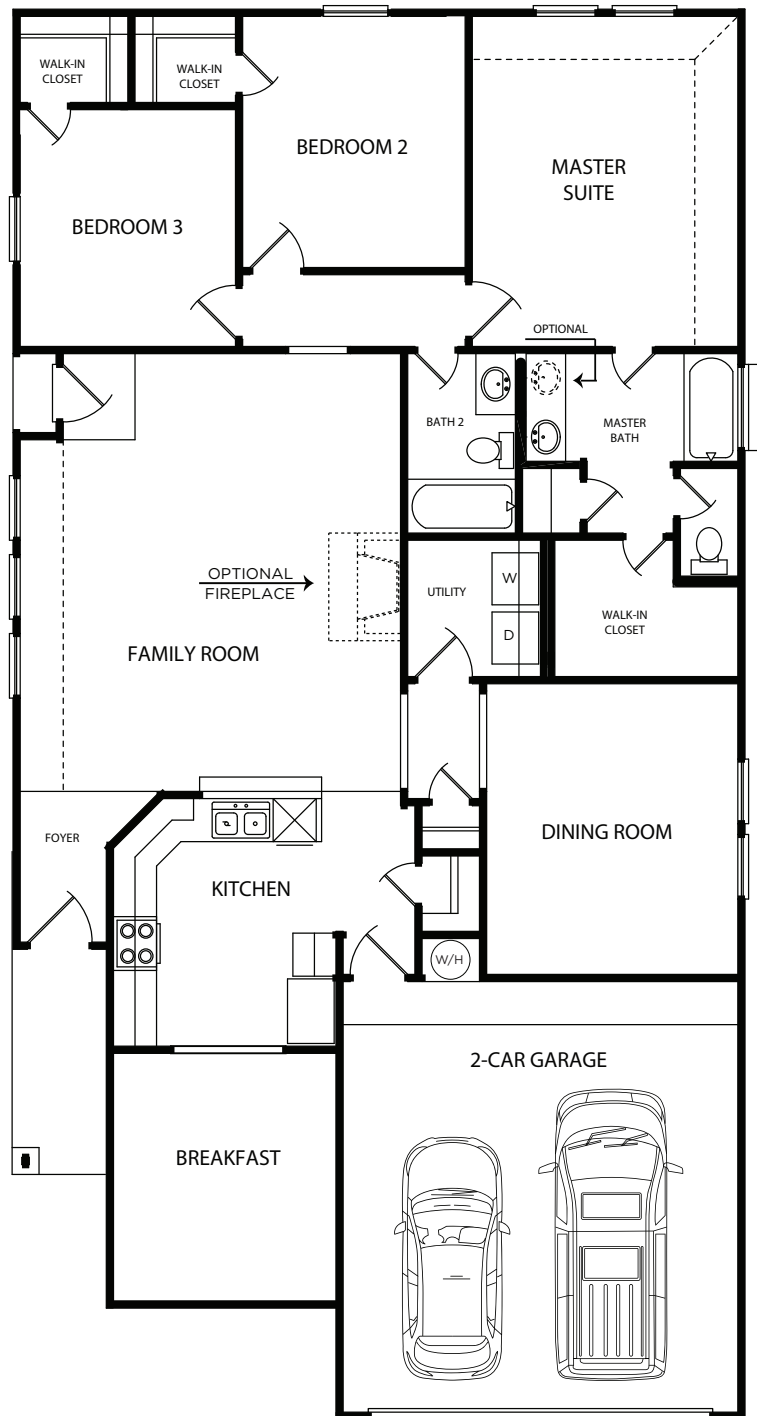

# THE PRESCOTT

PATRIOT SERIES  
1708 SQ FT

ELEVATION A

Elevation A

Elevation B

Elevation A (with stone)

Elevation B (with stone)

For more information, visit [www.mckinleyhouston.com](http://www.mckinleyhouston.com)

OPTIONAL SHOWER

OPTIONAL BEDROOM 4

# THE PRESCOTT

Approximate Square Footage: 1708  
 Spacious One-Story Home with  
 Breakfast Nook and Formal Dining  
 3 Bedrooms / 2 Baths  
 Bedroom 4 Option

For more information, visit [www.mckinleyhomeshouston.com](http://www.mckinleyhomeshouston.com)