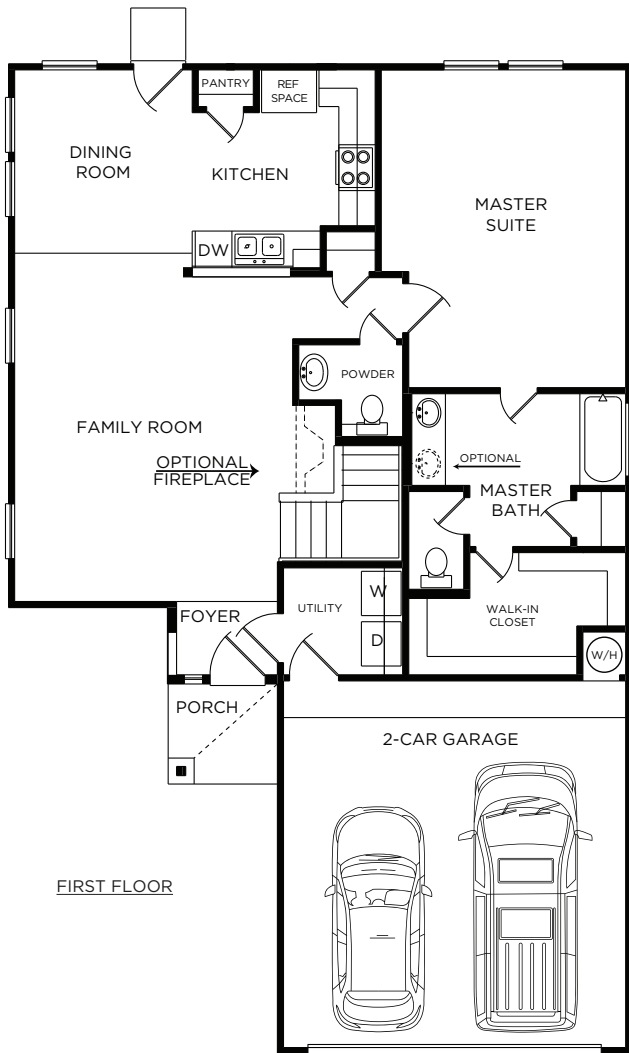

# THE ROSS

PATRIOT SERIES  
2153 SQ FT

Elevation A

Elevation A (with stone)

Elevation B (with stone)

For more information, visit [www.mckinleyhouston.com](http://www.mckinleyhouston.com)

©2024 McKinley Homes US, LLC. Plans, features, pricing and availability are subject to change without prior notice or obligation and may vary by elevation. Information including square footage is approximate and subject to change without prior notice or obligations. Images are an artist's conceptions and not a guarantee of final specifications. Please see our sales professional for details and additional information.

FIRST FLOOR

OPTIONAL COVERED PATIO

OPTIONAL BAY WINDOW

OPTIONAL SHOWER

SECOND FLOOR

# THE ROSS

Approximate Square Footage: 2153

4 Bedrooms / 2.5 Baths

2-Car Attached Garage

Game Room

Optional Covered Patio

For more information, visit [www.mckinleyhomeshouston.com](http://www.mckinleyhomeshouston.com)