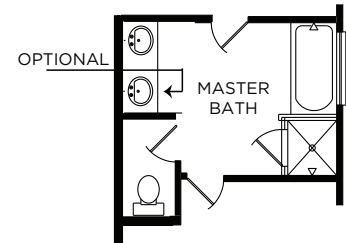

FIRST FLOOR

OPTIONAL COVERED PATIO

OPTIONAL BAY WINDOW

OPTIONAL SHOWER

SECOND FLOOR

# THE ROSS

Approximate Square Footage: 2153

4 Bedrooms / 2.5 Baths

2-Car Attached Garage

Game Room

Optional Covered Patio

For more information, visit [www.mckinleyhomeshouston.com](http://www.mckinleyhomeshouston.com)