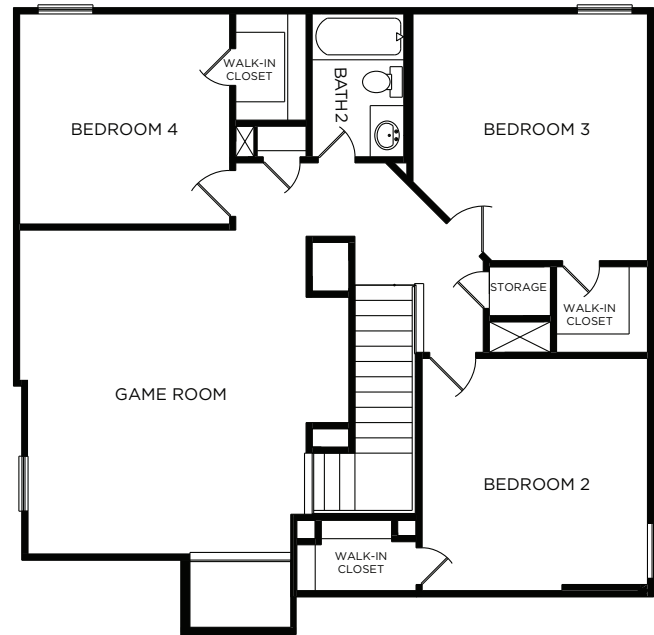

FIRST FLOOR

OPTIONAL COVERED PATIO

OPTIONAL BAY WINDOW

OPTIONAL SHOWER

SECOND FLOOR

# THE ROSS

Approximate Square Footage: 2153

4 Bedrooms / 2.5 Baths

2-Car Attached Garage

Game Room

Optional Covered Patio

For more information, visit [www.mckinleyhomeshouston.com](http://www.mckinleyhomeshouston.com)