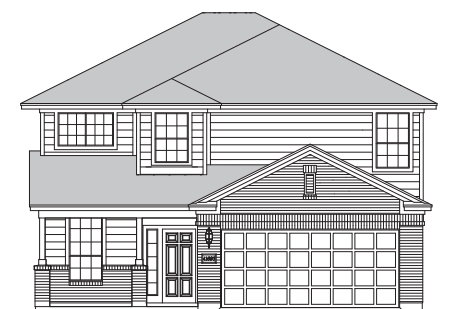

# THE ROSS

PATRIOT SERIES  
2153 SQ FT

Elevation A

Elevation A (with stone)

Elevation B (with stone)

For more information, visit [www.mckinleyhouston.com](http://www.mckinleyhouston.com)

©2024 McKinley Homes US, LLC. Plans, features, pricing and availability are subject to change without prior notice or obligation and may vary by elevation. Information including square footage is approximate and subject to change without prior notice or obligations. Images are an artist's conceptions and not a guarantee of final specifications. Please see our sales professional for details and additional information.

# THE ROSS

Approximate Square Footage: 2153

4 Bedrooms / 2.5 Baths

2-Car Attached Garage

Game Room

Optional Covered Patio

For more information, visit [www.mckinleyhomeshouston.com](http://www.mckinleyhomeshouston.com)