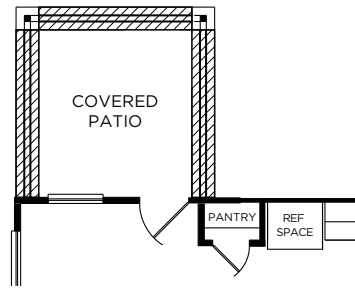

# THE ROSS

PATRIOT SERIES  
2153 SQ FT

Elevation A

Elevation A (with stone)

Elevation B (with stone)

For more information, visit [www.mckinleyhouston.com](http://www.mckinleyhouston.com)

©2024 McKinley Homes US, LLC. Plans, features, pricing and availability are subject to change without prior notice or obligation and may vary by elevation. Information including square footage is approximate and subject to change without prior notice or obligations. Images are an artist's conceptions and not a guarantee of final specifications. Please see our sales professional for details and additional information.

FIRST FLOOR

OPTIONAL COVERED PATIO

OPTIONAL BAY WINDOW

OPTIONAL SHOWER

SECOND FLOOR

# THE ROSS

Approximate Square Footage: 2153

4 Bedrooms / 2.5 Baths

2-Car Attached Garage

Game Room

Optional Covered Patio

For more information, visit [www.mckinleyhomeshouston.com](http://www.mckinleyhomeshouston.com)